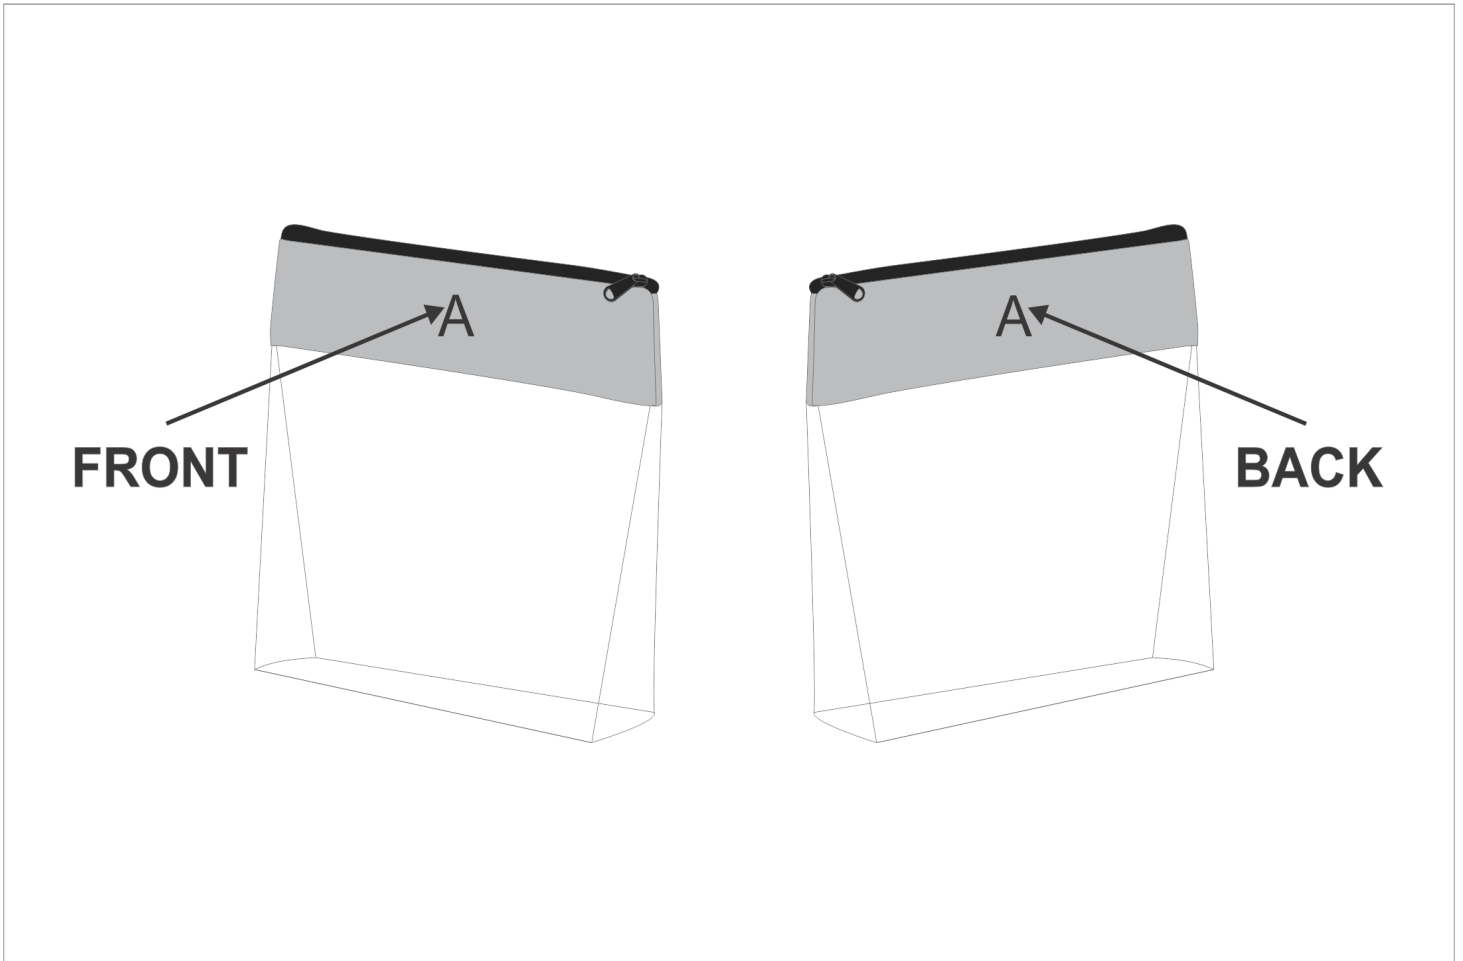

SG-HP-9-G

PPS Hoppla Cleopatra Cosmetic Bag

Need to know:

- Includes 1-Position Sublimation (setup fees apply)
- Please Note: We cannot guarantee 100% logo Alignment on all Brandable Panels.

Branding Options:

Position	Branding Method (Branding Code)	No. of Colours	Dimension
A	Custom Sublimation A (CPSUB-A)	Full Colour	281mm wide x 148mm high